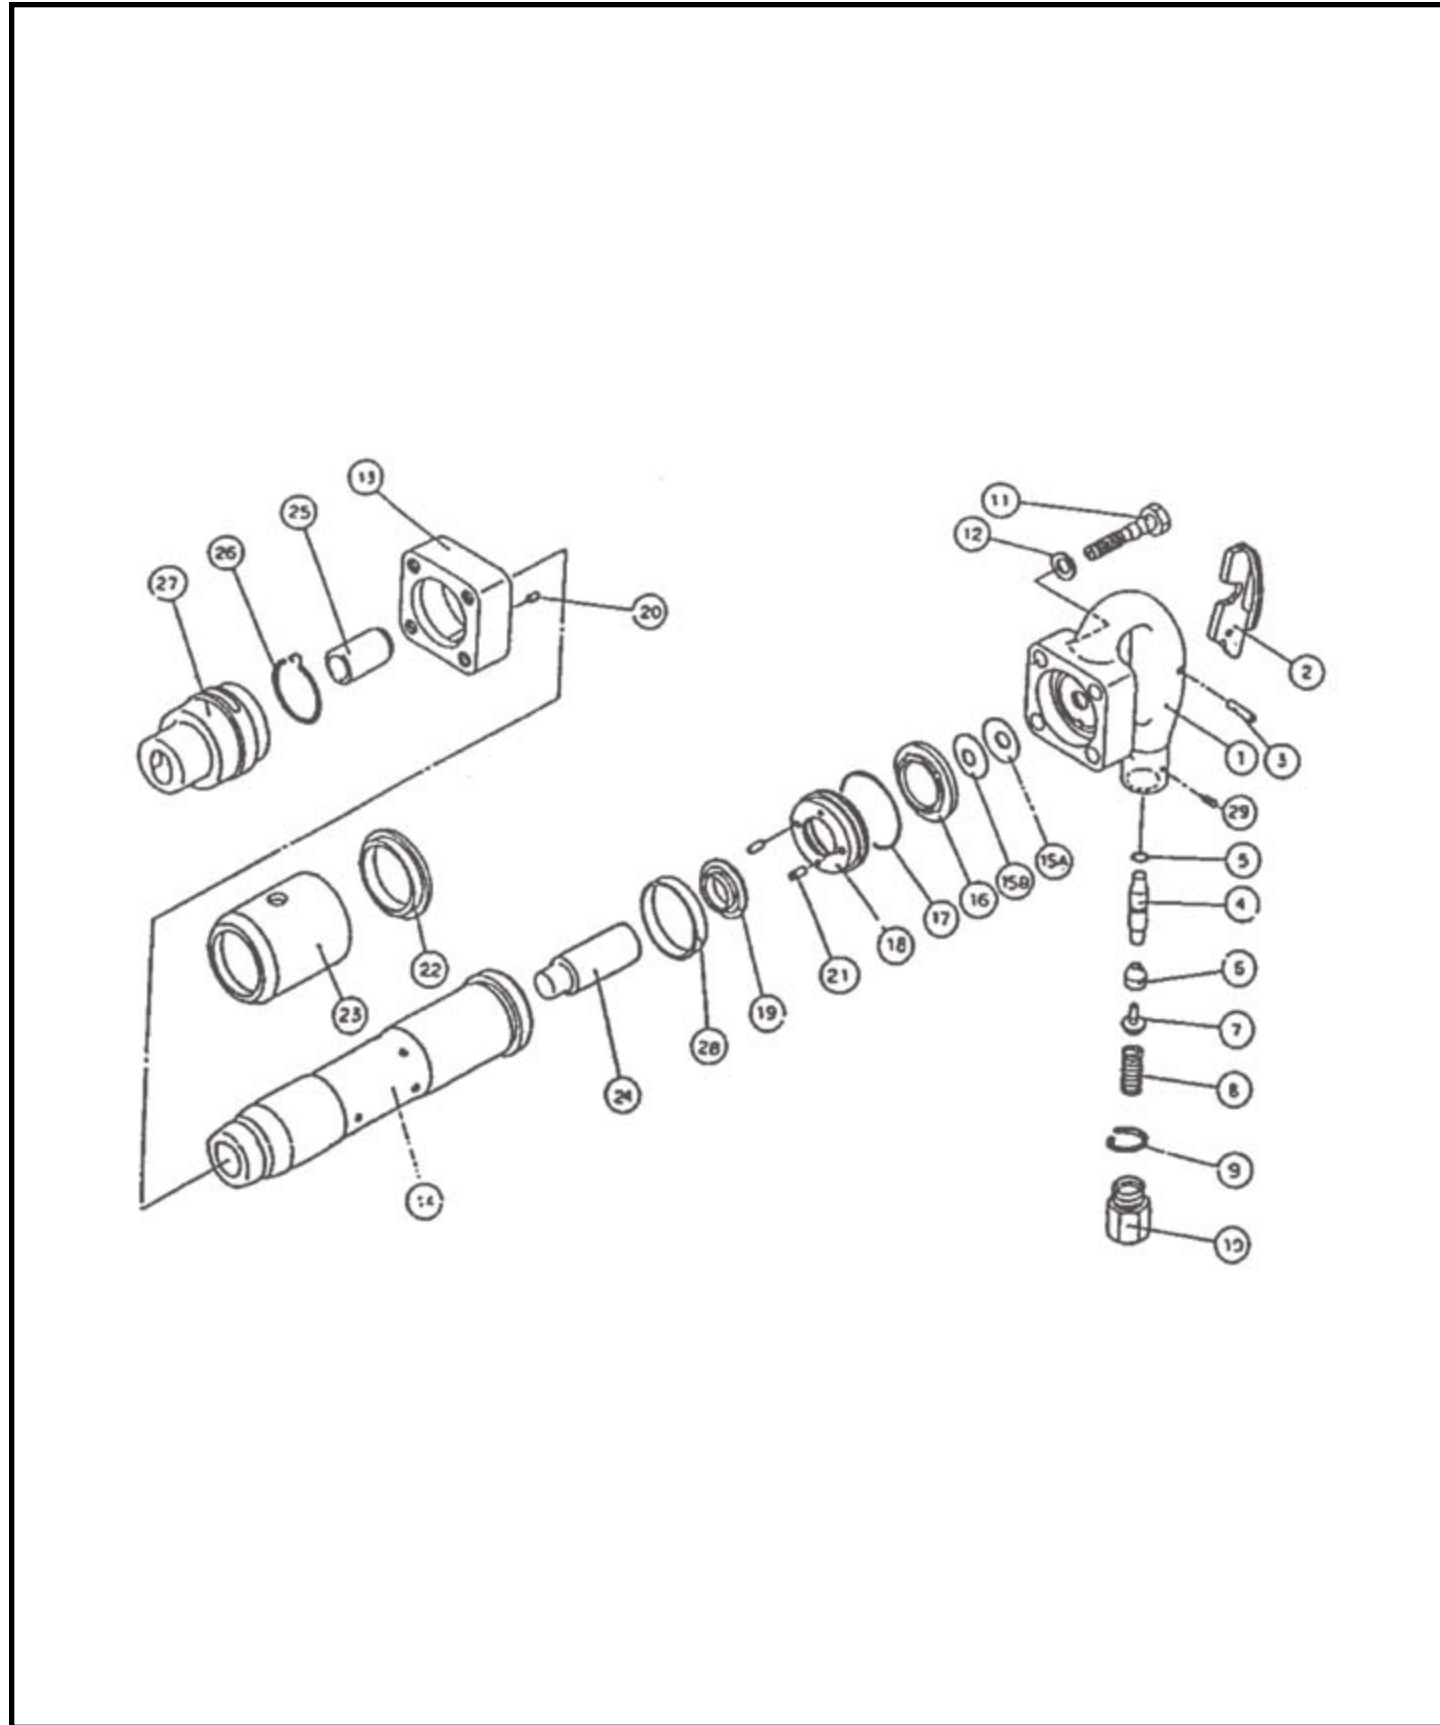

Toku THH-6,7,8,9 Chipping Hammer

Toku THH-6,7,8,9 Chipping Hammer

Index	Tamco	Jet	Description
1	Y10219010	12A100010	Handle
1A	Y1021901A		Handle Complete
2	Y1062002A	22A90002A	Lever
3	Y10620030	22A900003	Roll Pin 6 x 28
4	Y10620040	22A900004	Push Rod
5	Y31110030	22A900005	O-Ring P-9
6	Y10601050	22A900006	Inlet Valve
7	Y10620070	22A900007	Inlet Valve Rod
8	Y10620080	22A900008	Inlet Valve Spring
9	Y10219090	22A900010	Lock Washer
10	Y1021910A	12A100100	Screw Bushing
11	Y10219110	12A100110	Back Head Bolt
12	Y10219120	12A100120	Washer
13	Y10219130	12A100130	Back Head
14	Y10219140	12A100140	Cylinder THH-6B
	Y10221140	12A200140	Cylinder THH-7B
	Y10223140	12A300140	Cylinder THH-8B
	Y10225140	12A400140	Cylinder THH-9B
15A	Y1021915H	12A10015H	Plate (H)
15B	Y1021915L	12A10015L	Plate (L)
16	Y10219160	12A100160	Valve Cover
17	Y10219170	12A100170	O-Ring S-56
18	Y10219180	12A100180	Valve Box
19	Y10219190	12A100190	Valve
20	Y10219200	12A100200	Cylinder Knock Pin 6 x 8
21	Y10219210	12A100210	Valve Knock Pin 6 x 12
22	Y10219220	12A100220	Exhaust Cover (Upper)
23	Y10219230	12A100230	Exhaust Cover (Lower for THH-6B, 7B)
	Y10223230	12A300230	Exhaust Cover (Lower for THH-8B, 9B)
24	Y10219240	12A100240	Piston for THH-6B
	Y10221240	12A200240	Piston for THH-7B
	Y10223240	12A300240	Piston for THH-8B
	Y10225240	12A400240	Piston for THH-9B
25	Y1021925H	21A1021H0	Shank Bushing (Hex)
	Y1021925R	21A1021R0	Shank Bushing (Round)
26	Y10212300	557912	Retainer Spring
27	T25119002	557911	Retainer (Old part# Y10212290)
28	Y10219280	12A100280	Ring
29	Y1021929A	Y10219290	Set Screw
	T25129103		Deluxe Quick Change Retainer