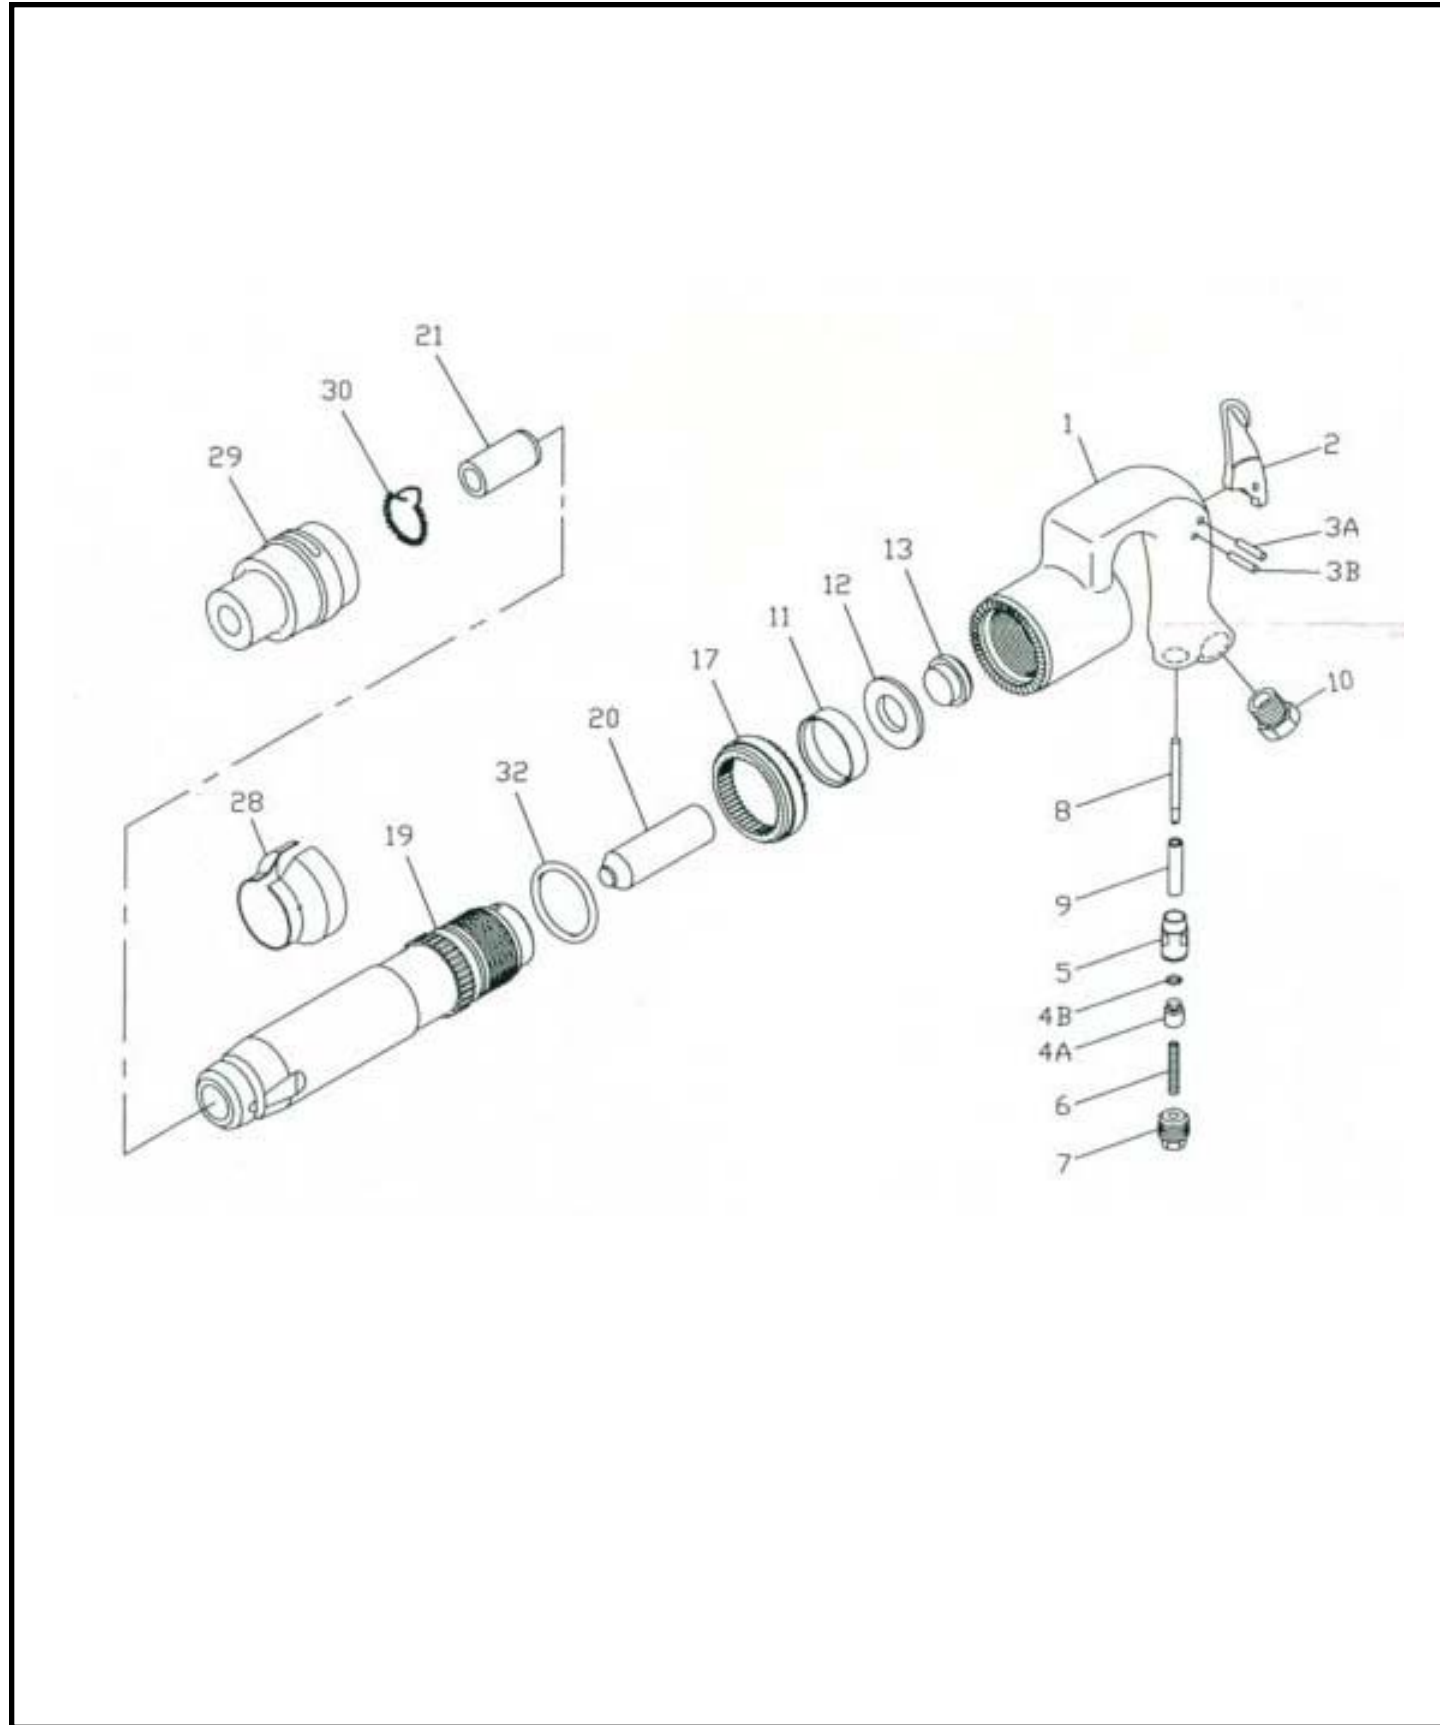

Toku THA-1,2,3,4 Chipping Hammer

Toku THA-1,2,3,4 Chipping Hammer

Index	Tamco	Harper	Jet	Description
1	Y10270010			Handle (Bare)
	Y1027001A			Handle - Complete (No. 1-10)
2	Y10212020	S729564	21A100200	Lever
3A	Y10212030	S729570	21A1003A0	Roll Pin 6 x 20
3B	Y30104030	S729563	21A1003B0	Roll Pin 5 x 20
4A	Y10212050	S729559	21A1004A0	Throttle Valve
4B	Y10212060	S729304	21A1004B0	Throttle O-Ring P-7
5	Y10212070	HH-603	21A100500	Throttle Valve Bushing
6	Y10301070	S729558	21A100600	Throttle Valve Spring
7	Y10212090	S729557	21A100700	Throttle Valve Cap
8	Y10212100	S729561	21A100800	Push Rod
		S729561HARP		Push Rod for Harper and Toku
9	Y10212110	60509	21A100900	Push Rod Sleeve
10	Y10212120		21A10100	Screw Bushing NPT
11	Y10246140	60537	21A11300	Ring Valve
12	Y10412120			Valve Plate
13	Y10412130			Valve Seat
17	Y10270170			Clutch
19	Y10274140			Cylinder THA-1B
	Y10276140			Cylinder THA-2B
	Y10270140			Cylinder THA-3B
	Y10278140			Cylinder THA-4B
20	Y10212210			Piston THA-1B
	Y10214210			Piston THA-2B
	Y10216210			Piston THA-3B
	Y10218210			Piston THA-4b
21	Y1021224H	S729586	21A1021H0	Shank Bushing (Hex)
	Y1021224R	S729585	21A1021R0	Shank Bushing (Round)
28	Y30112200			Exhaust Band
29	T25119002			Retainer
30	Y10212300			Retainer Spring
32	Y10212320			O-Ring P-50