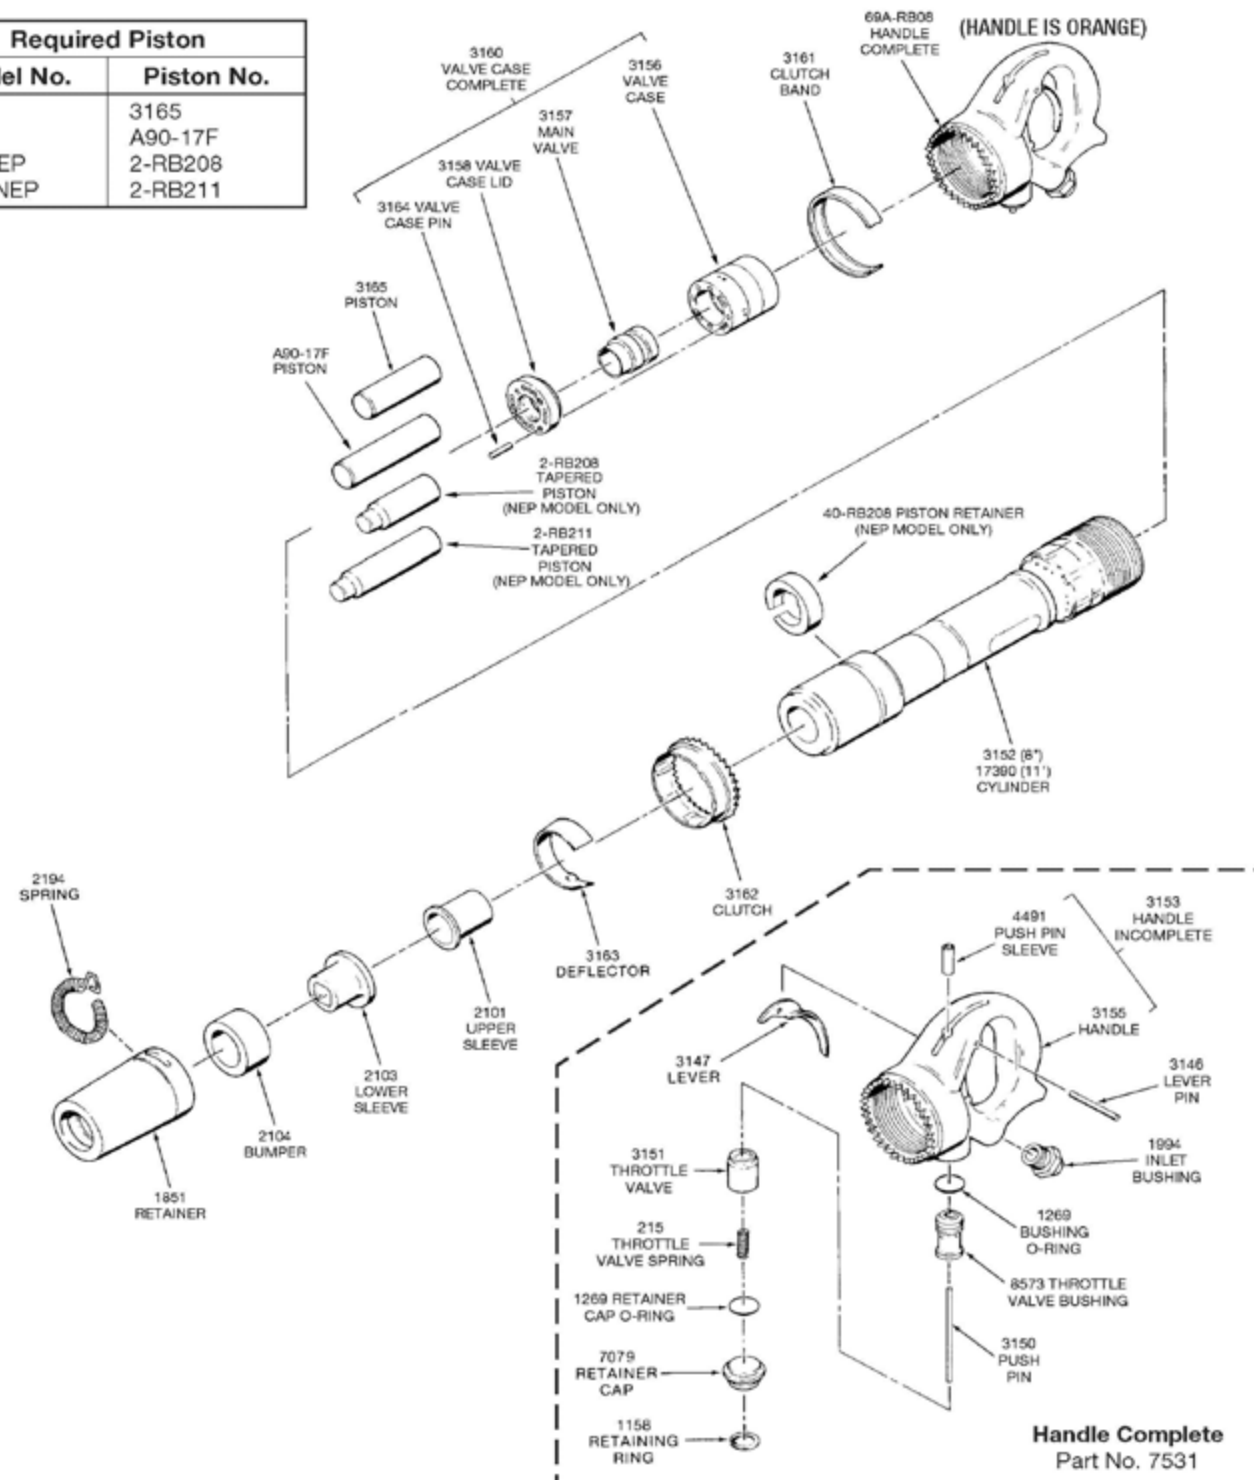

Tamco RB-1133 Rivet Buster

Tamco RB-1133 Rivet Buster

133 Rivet Buster – 8" Stroke

1133 Rivet Buster – 11" Stroke

133-ORANGE-NEP Rivet Buster – 8" Stroke, Non-Ejectible Piston

1133-ORANGE-NEP Rivet Buster – 11" Stroke, Non-Ejectible Piston

Required Piston	
Model No.	Piston No.
133	3165
1133	A90-17F
133-NEP	2-RB208
1133-NEP	2-RB211

Index	Tamco	Kent	Description
1	APT-7531	K14404	Handle Kit (Complete)
2	APT-3161	K14424	Lock Ring Spring
3	APT-3160	K14417	Valve Assembly - Complete
4	APT-3156	K14414	Valve Rear
5	APT-3157	K14415	Valve, Auto
6	APT-3158	K14416	Valve Front
7	APT-16592	K14418	Dowel Pin
8	APT-17529	K14421	Piston
9	APT-17390	K14419	Cylinder
10	APT-3162	K14423	Lock Ring
11	APT-3163		Exhaust Deflector
12	T33210100	K14001	Jumbo Buster Upper Sleeve
13	T33210300	K14029	Jumbo Buster Lower Sleeve
14	T33210400	K14030	Jumbo Buster Rubber Bumper
15	T33185100	T33219000	Retainer
16	T33219400	T33219400	Jumbo Buster Lock Spring
17	APT-3147	K14405	Throttle Lever
18	APT-3151	K14407	Teflon Throttle Valve
19	APT-215	K14410	Throttle Valve Spring
20	APT-1269		Throttle Valve O-Ring
21	APT-7079		Valve Cap Retainer
22	APT-1158		Throttle Valve Retaining Ring
23	APT-4491	K14413	Throttle Valve Stem Guide
24	APT-3155	K14403	Handle (Stripped)
25	APT-3146	K14406	Lever Pin
26	134704030	K14425	Screw Bushing
27	APT-8574		Throttle Valve Bushing Kit
28	APT-1269		Throttle Valve O-Rings
30	APT-3150	K14412	Throttle Pin