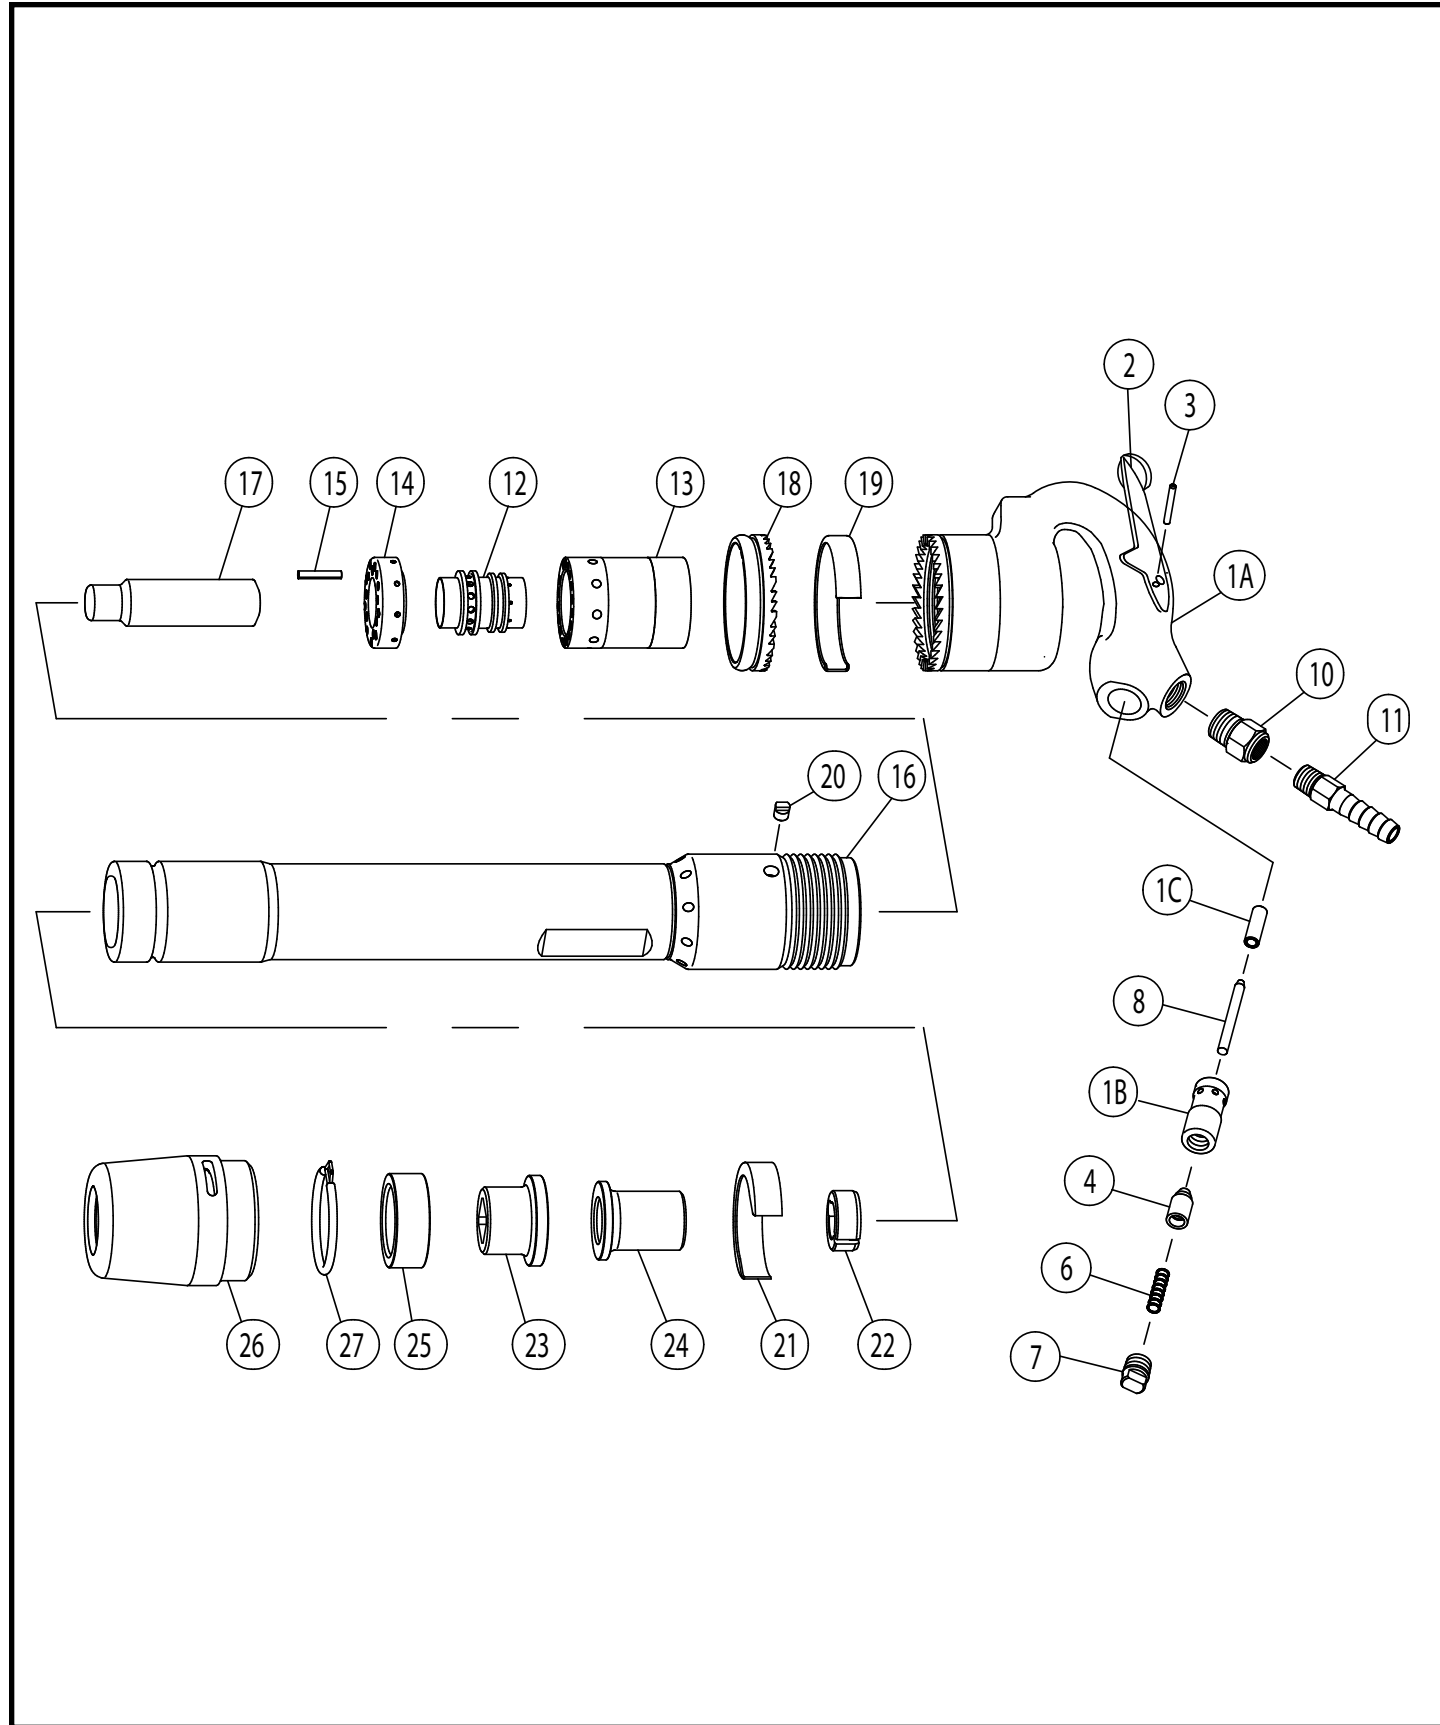

Toku RB-110 Rivet Buster

Toku RB-110 Rivet Buster

Index	Tamco	Jet	Description
1A	41047001D	41047001B	Handle Complete
1B	410460060	410460060	Throttle Valve Bushing
1C	410460080	410460080	Push Rod Sleeve
2	410460040	410460040	Lever
3	130401058	130401058	Lever Pin 4 x 21
4	410460050	410460050	Throttle Valve
6	130801065	130801065	Throttle Valve Spring
7	134905019	134905019	Throttle Valve Cap
8	130401062	130401062	Throttle Valve Pin 6 x 37.5
10	134704030	134704030	Screw Bushing 1/2" x 3/8"
	SF-01038		3/8" x 24 Thread x 1/2" Hose Barb Swivel
11	134803040	134803040	Hose Stem 3/8" x 1/2"
12	410470100	410470100	Valve
13	410470150	410470150	Valve Case
14	410470140	410470140	Valve Seat
15	130620061	130620061	Spring Pin
16	410470190	410470190	Cylinder
17	410470200	410470200	Piston
18	410470300	410470300	Clutch
19	410460310	410460310	Clutch Band
20	410470320	410470320	Clutch Key
21	410470470	410470470	Exhaust Band
22	410470560	410470560	Piston Stopper
23	T33210300	552103	Lower Sleeve (Old Part# 410470500)
24	T33210100	552101	Upper Sleeve (Old Part# 410470510)
25	T33210400	552104	Rubber Bumper (Old Part# 136301003)
26	T33219001	552191	Retainer (Old Part# 410470360)
27	T33219400	550098	Lock Spring (Old Part# 130801050)