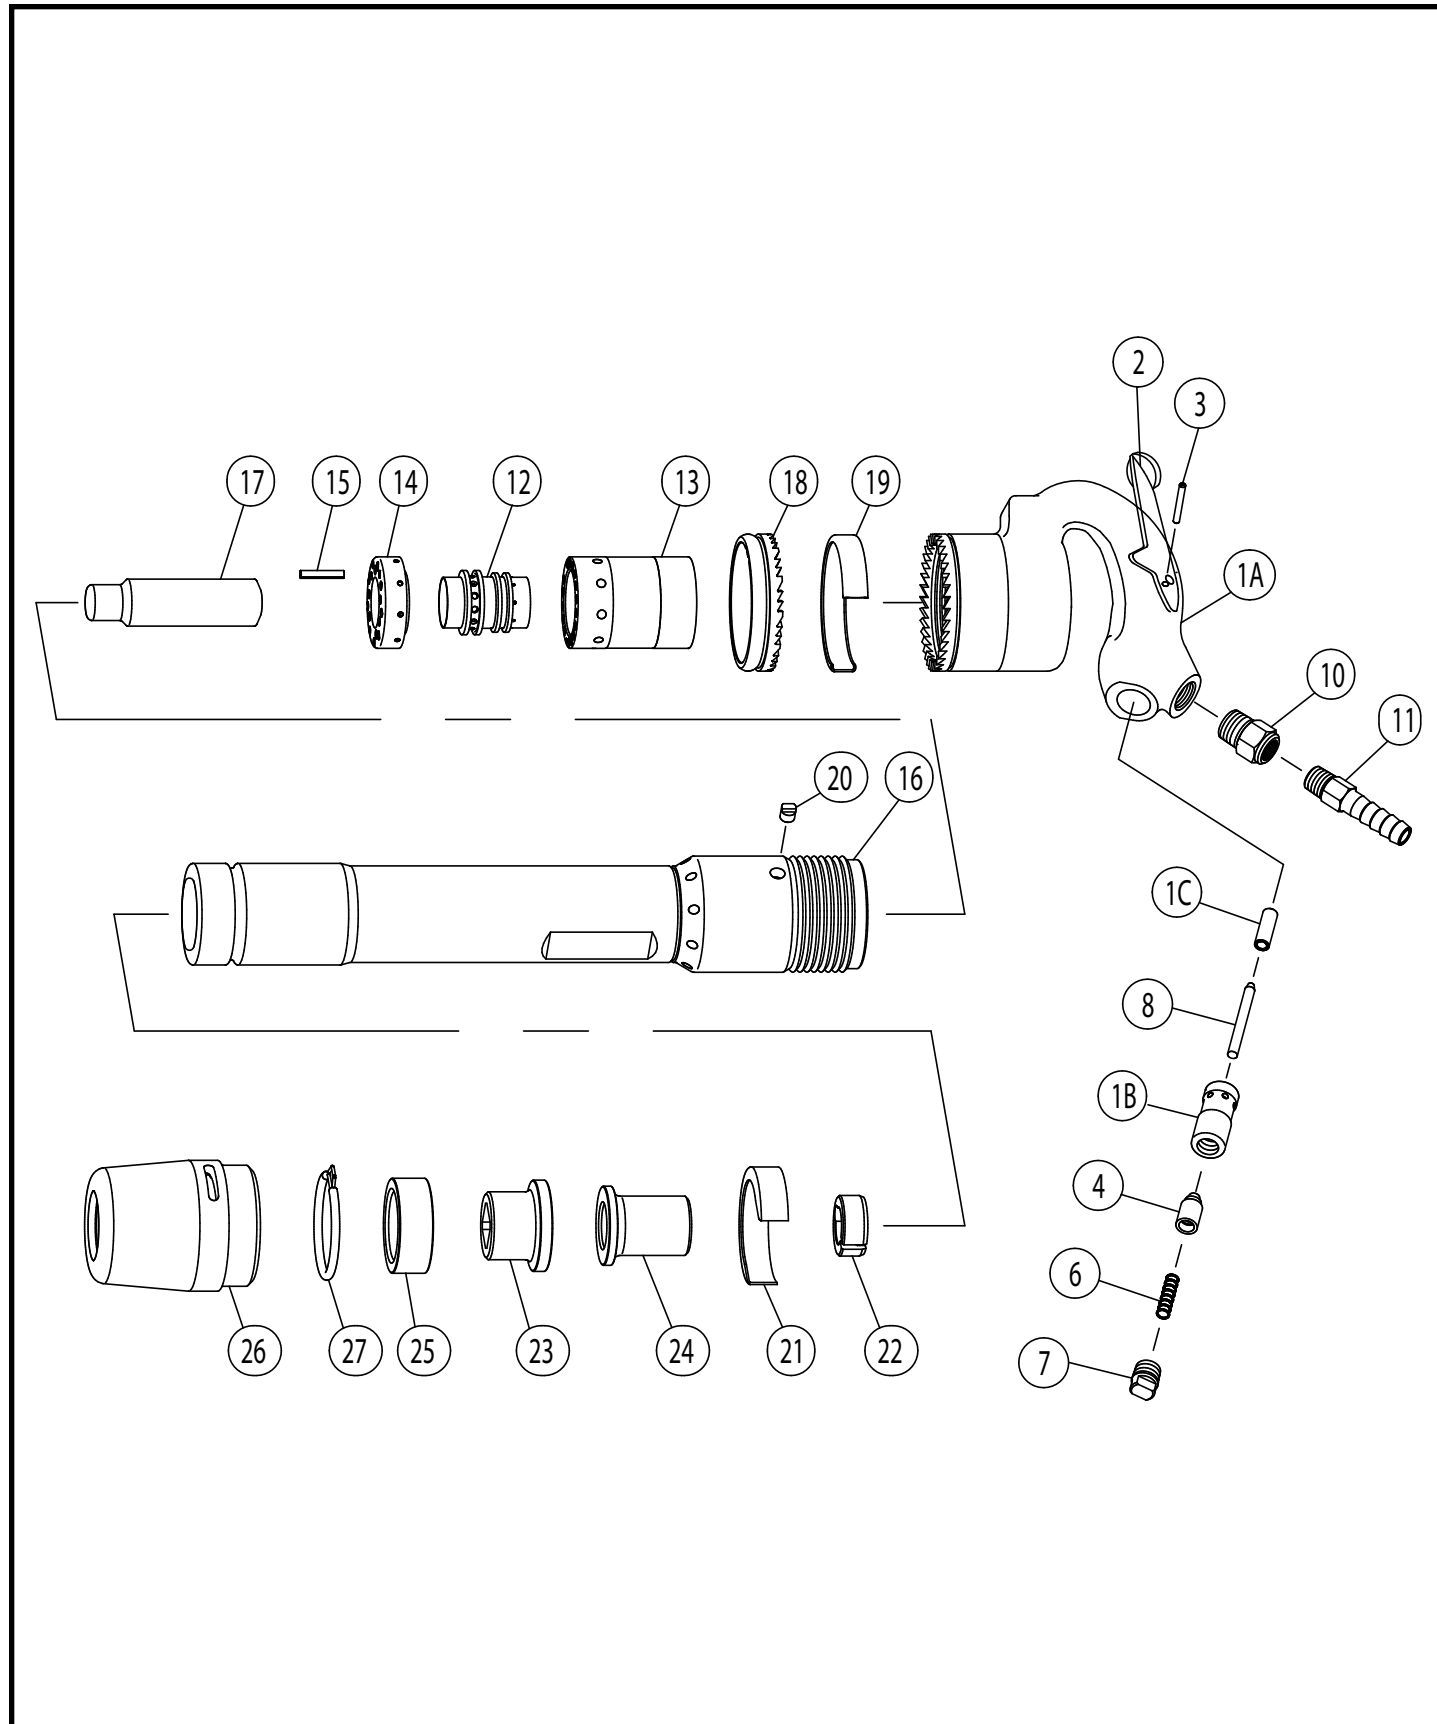

Toku RB-91HP Rivet Buster

Toku RB-91HP Rivet Buster

Index	Tamco	Description
1A	41047001B	Handle w/Bushing
1B	410460060	Throttle Valve Bushing
1C	410460080	Push Rod Sleeve
2	410460040	Lever
3	130401058	Lever Pin
4	410460050	Throttle Valve
6	130801065	Throttle Valve Spring
7	134905019	Throttle Valve Cap
8	130401062	Throttle Valve Pin
10	134704030	Screw Bushing
11	134803040	Hose Stem
12	410470100	Valve
13	410470150	Valve Case
14	410470140	Vave Seat
15	130620061	Spring Pin
16	410475190	Cylinder
17	410470200	Piston
18	410470300	Clutch
19	410460310	Clutch Band
20	410470320	Clutch Key
21	410470470	Exhaust Band
22	410470560	Piston Stopper
23	T33210300	Jumbo Buster Lower Sleeve
24	T33210100	Jumbo Buster Upper Sleeve
25	T33210400	Jumbo Buster Rubber Bumper
26	T33219001	Retainer
27	T33219400	Jumbo Buster Lock Spring