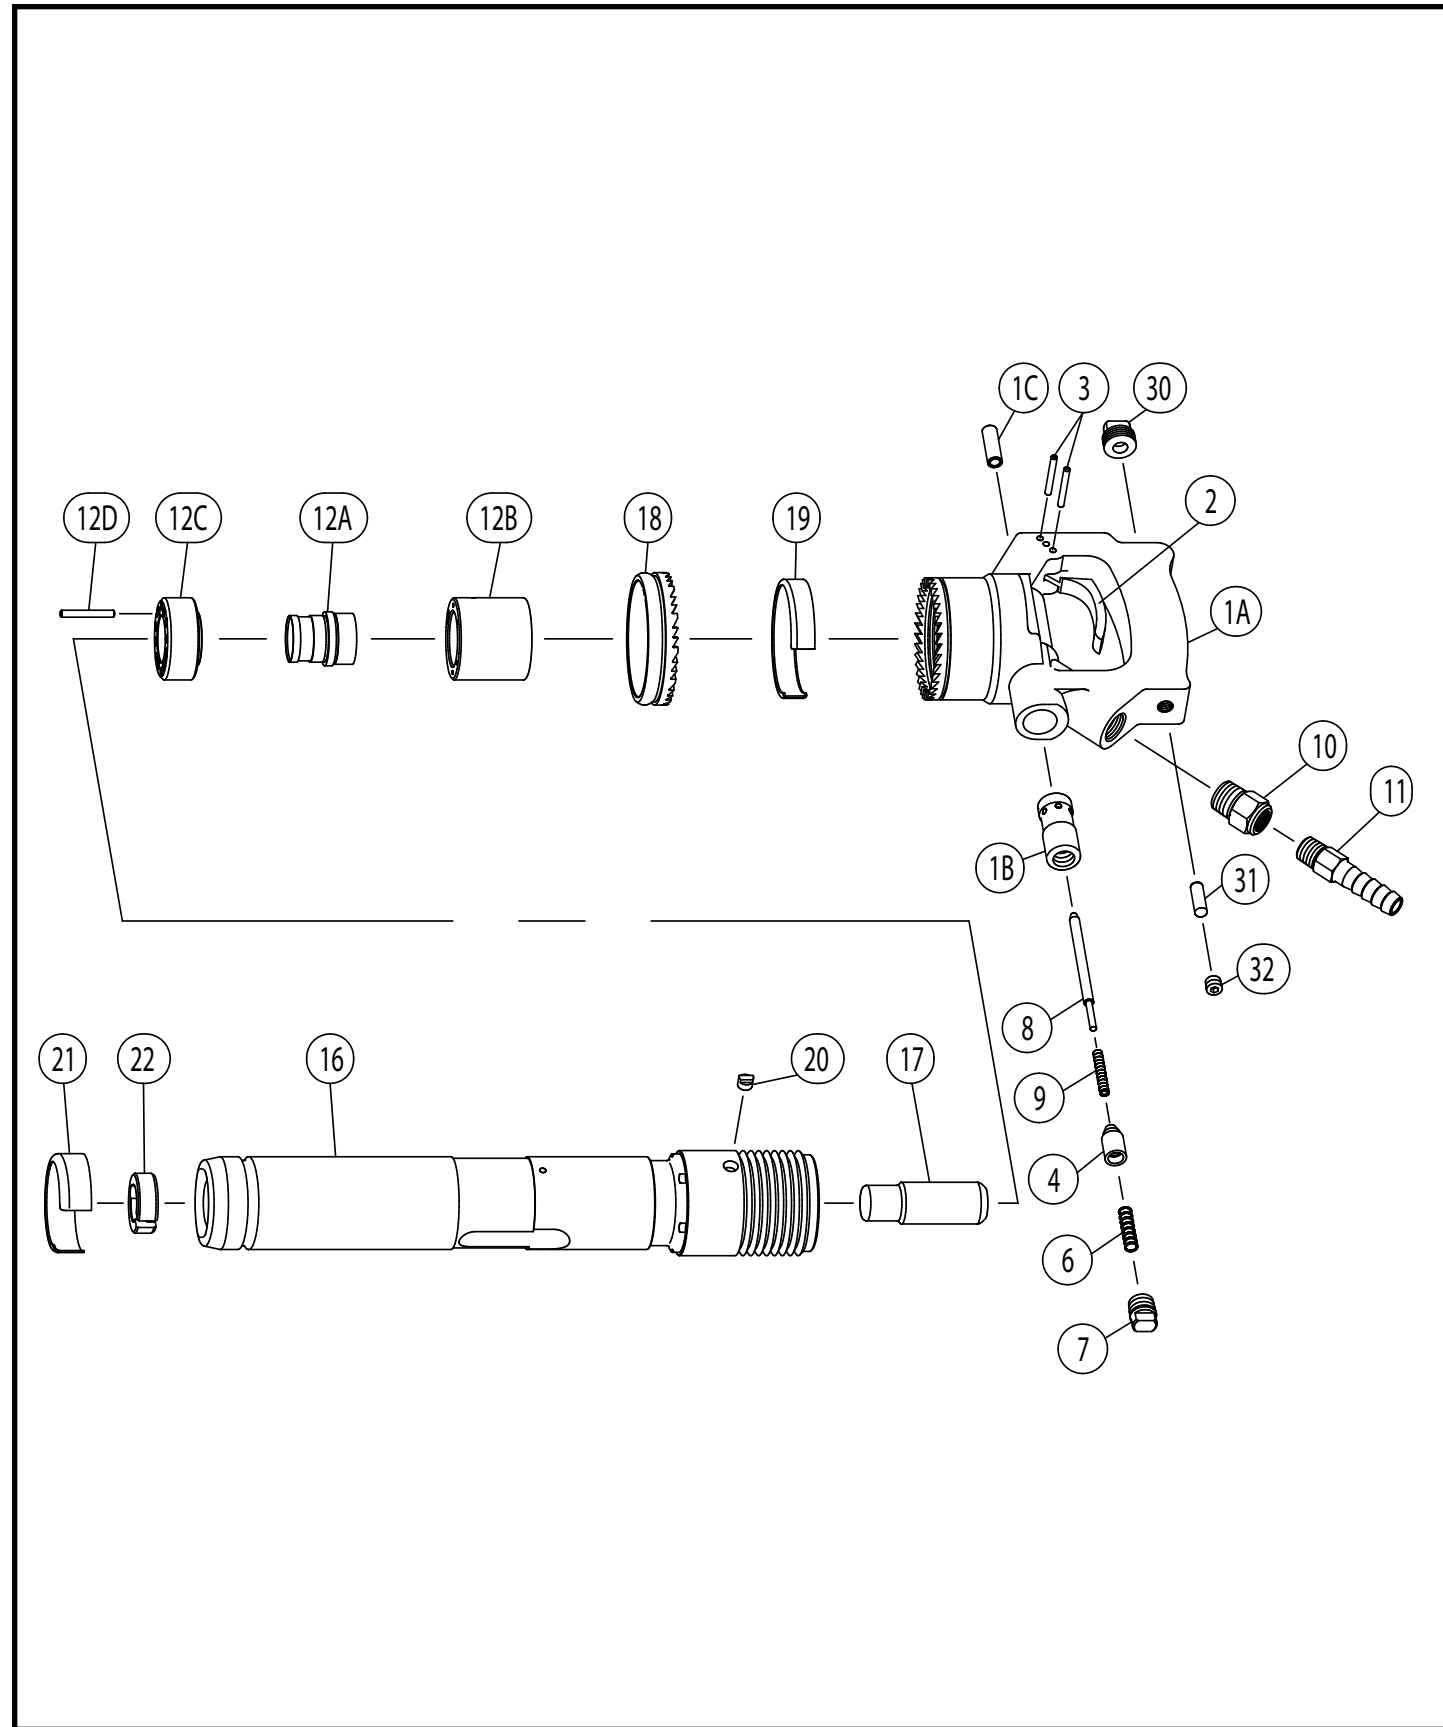

Tamco Toku RB-90D / RB-91D Rivet Buster

Tamco Toku RB-90D / RB-91D Rivet Buster

Index	Tamco	Description
1A	41046601D	Handle - Complete
1B	410460060	Throttle Valve Bushing
1C	410221300	Throttle Valve Stem Guide
2	410211120	Lever
3	130401030	Lever Pin
4	410466050	Throttle Valve
6	130801065	Throttle Valve Spring
7	134905019	Throttle Valve Cap
8	410466C10	Throttle Valve Pin
9	130801066	Valve Pin Spring
10	134704030	Screw Bushing 1/2" x 3/8"
11	134803040	Hose Stem 3/8" x 1/2"
12A	410460100	Valve
12B	410460150	Valve Box
12C	410460140	Valve Seat
12D	130401057	Valve Knock
16	410463191	Cylinder (For RB-91D) 1-1/2"
	410464191	Cylinder (For RB-90D) 1-7/32"
17	410463200	Piston
18	410460300	Clutch
19	410460310	Clutch Band
20	410460320	Clutch Key
21	410460470	Exhaust Band
22	410463560	Piston Stopper (For RB-91D)
	410464560	Piston Stopper (For RB-90D)
30	410211770	Oil Plug NPTF 1/2"
31	136101011	Oil Control Felt
32	134903001	Oil Control Plug PP-2PT 1/8"

Toku RB-90D		Toku RB-91D		
T32150200	Small Buster Upper Sleeve	11.95	T33210100	Jumbo Buster Upper Sleeve
T32150400	Small Buster Lower Sleeve	14.90	T33210300	Jumbo Buster Lower Sleeve
T32150500	Small Buster Rubber Bumper	3.35	T33210400	Jumbo Buster Rubber Bumper
T32019400	Small Buster Lock Spring	2.45	T33219400	Jumbo Buster Lock Spring
T32019000	Retainer	90.25	T33219000	Retainer
T32150400S	Sm. Buster Lower Split Sleeve	18.90	T33210300S	Jumbo Buster Low. Split Sleeve
T32150500PJR	Small Buster Poly Bumper	5.80	T33210400PJR	Jumbo Buster Poly Bumper