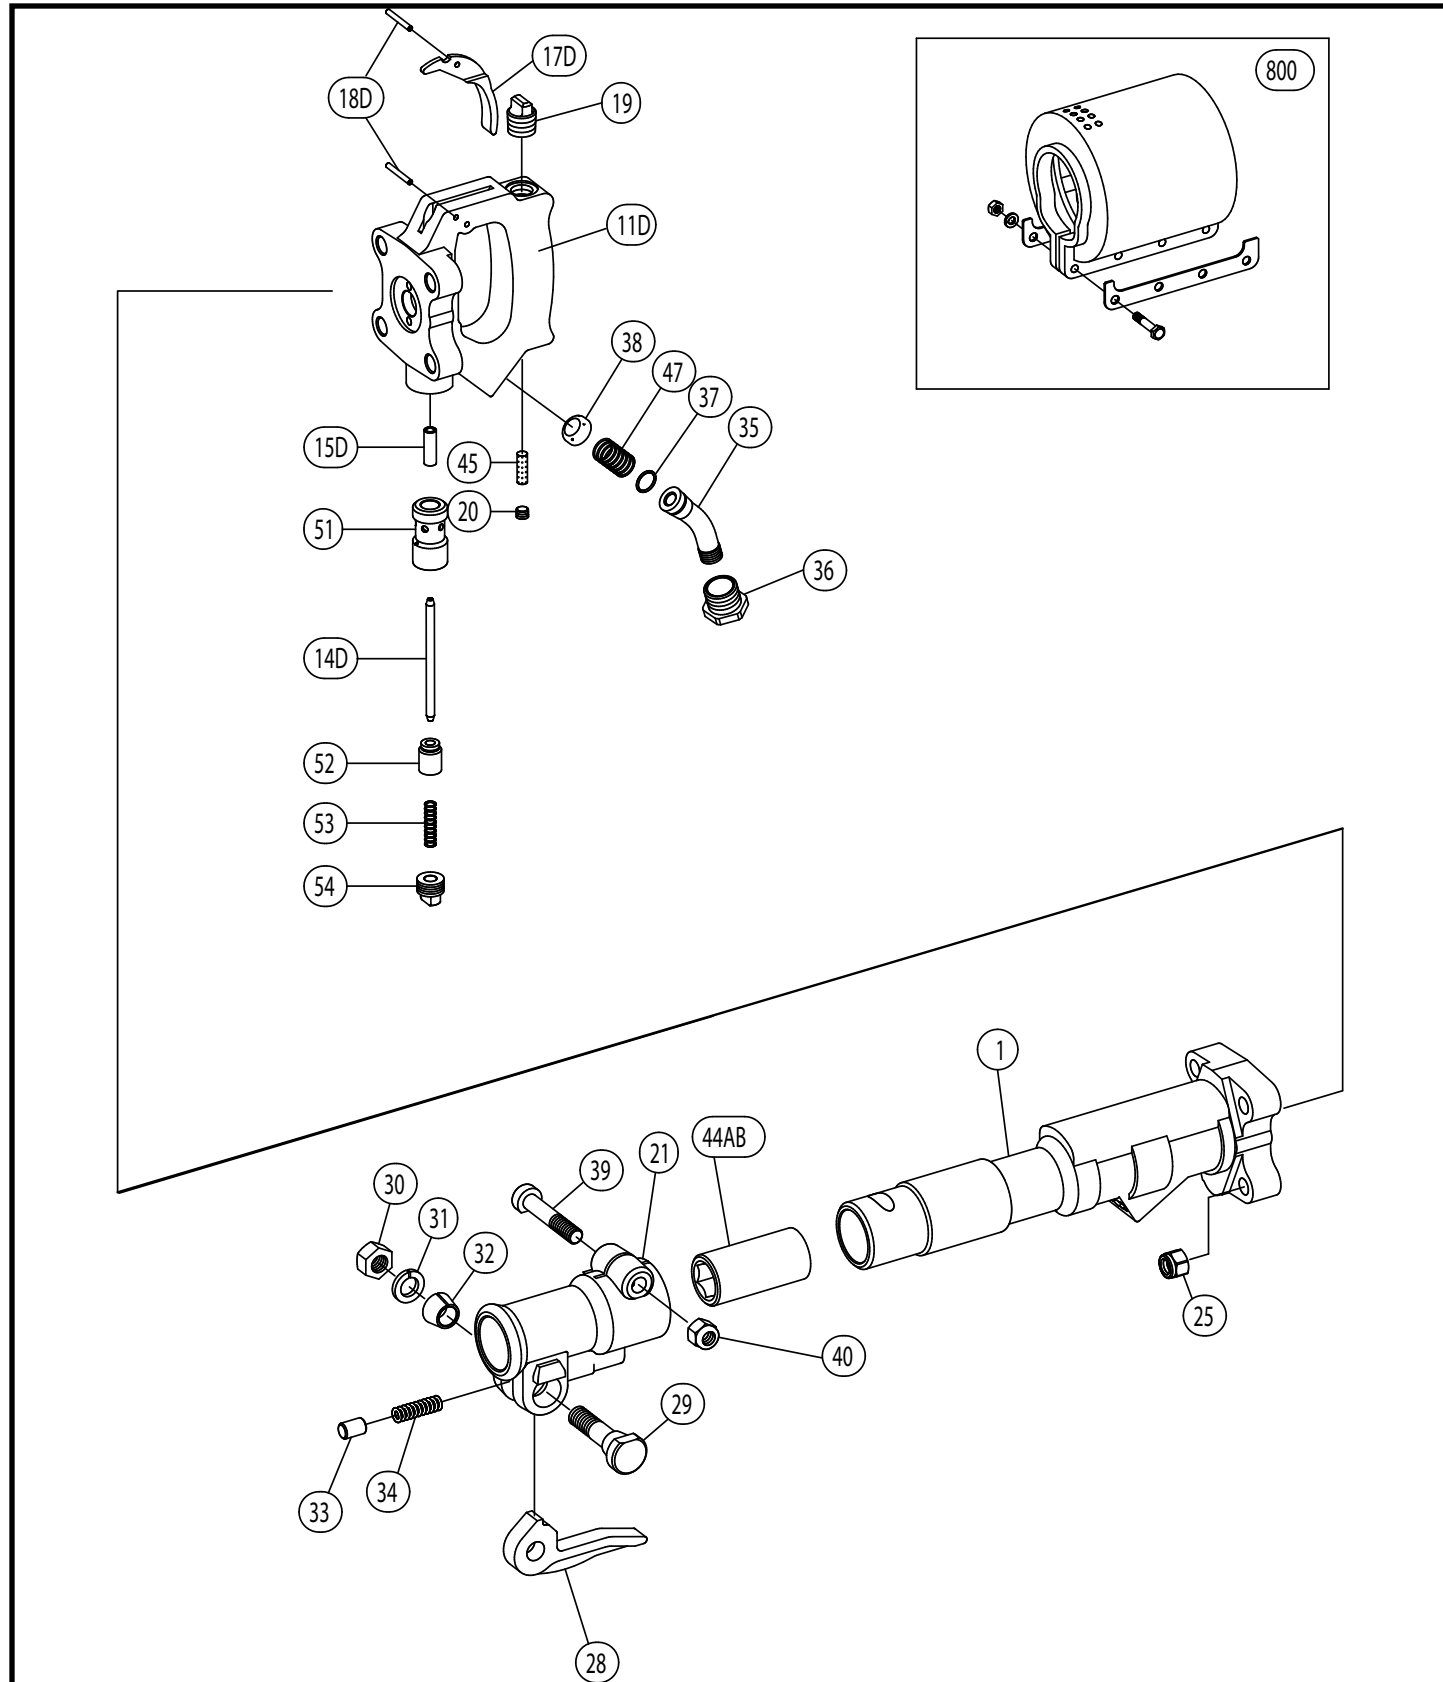

Toku TCD-30 Clay Digger

Toku TCD-30 Clay Digger

Index	Tamco	Harper	Thor	APT	Jet	Kent	Description
1	410201010	66301	43026		PB30-01	K06145	Cylinder
11D	410211480	66302	43041	3748	CD30-11		Back Head
11DC	41021148A	66367	43045		CD30-53	K06144	Back Head Complete
14D	130401031	66312	71683 43056	213	CD30-14D	K0239	Throttle Valve Stem
15D	410221300	66315	86852	212		K02040	Throttle Valve Stem Guide
17D	410211120	66317	61963	210	CD30-15D	K06109	Lever
18D	130401030	66318	61964	211	CD30-17D	K02041	Lever Pin
19	410211770				CD30-18D	K01293	Oil Plug (NPTF 1/2")
20	134903001***	66920	68073		PB30-19		Oil Control Plug (PP-2PT 1/8")
21	410201530	66321	43783	3143	PB30-18	K01283	Front Head
21CP	41020153D	66369		3143		KBM06146	Front Head Complete (Incl. 21,28,29,30,31,32,33,34)
25	134201012	66325	49019		PB30-21	K00694	Nylon Nut (UNF 1/2")
28	410201610	66328	43784	893		K01137	Steel Retainer
29	410201621	66329	43787		PB30-23		Steel Retainer Bolt
30	134601016***				PB30-25	K00520	Nylon Nut (UNF 5/8")
31	131301116	66924	46897		PB30-28	K09847	Spring Washer M16
32	410201640	66332	43786		PB30-29	K00667	Steel Retainer Bolt Bushing
33	410201650	66333	43788	207	PB30-30	K02034	Steel Retainer Plunger
34	130801028	66334	43785		TS-50101	K02033	Steel Retainer Spring
35	410201370	66335	43791	1816	PB30-20	K06116	Air Inlet Swivel
36	410201390	66336	43792	1815	PB30-35	K06113	Air Inlet Swivel Nut
37	131103014	66346	91108	1814	PB30-36	K02278	O-Ring (S-16)
38	136801005	66338	43044	1827	PB30-37	K02043	Air Inlet Screen
39	410201540	66339	47947		PB30-36		Front Head Bolt
40	134201012	66340	91126		PB30-37	K00694	Nylon Nut (UNF 1/2")
44A	410201570	66343	43024	191		K01280	Front Head Bushing 7/8"
44B	410205570	66344	43025	192	PB30-38	K01282	Front Head Bushing 1"
45	136101011***	66945	43473	112			Oil Control Felt
47	130801027	66347	47754	1817	PB30-38	K06114	Air Inlet Swivel Spring
51	410211280	66351	80361	214	PB30-45	K02038	Throttle Valve Bushing
52	410211270	66352	43050		PB30-47	K02036	Throttle Valve
53	130801032	66353	2502	215	CD30-51	K05204	Throttle Valve Spring
54	410211770				CD30-52	K01143	Valve Cap (NPT 1/2")
800	41020187C						Muffler