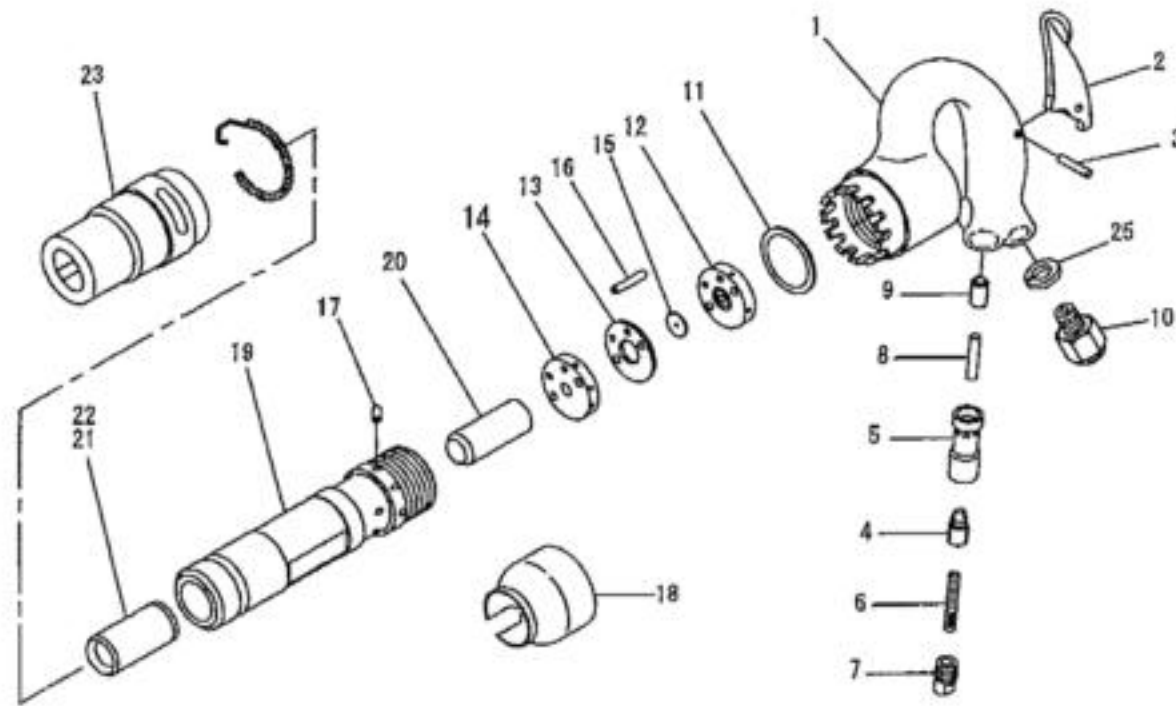

# Toku AA-0S Chipping Hammer

Exploded View

# Toku AA-0S Chipping Hammer

Index	Tamco	Description
1	Y10298010	Handle
1A	Y1029801A	Handle Complete
2	Y10301020	Lever
3	Y10301030	Spring Pin 5 x 18
4	Y10301050	Throttle Valve
5	Y10301040	Throttle Valve Bushing
6	Y10301070	Throttle Valve Spring
7	Y10301080	Throttle Valve Cap
8	Y10301090	Push Rod
9	Y10301100	Push Rod Sleeve
10A	Y1029810A	Screw Bushing 1/4" x 3/8"
11	Y10298110	Handle Washer
12	Y10298120	Valve Upper Seat
13	Y10298130	Valve Center Seat
14	Y10298140	Valve Lower Seat
15	Y31002100	Valve
16	Y10298160	Dowel Pin 5 x 22
17	Y10301180	Clutch Key
18	Y10301190	Exhaust Band
19	Y10298190	Cylinder
20	Y10298200	Piston
21	Y1021224R	Shank Bushing (Round)
22	Y1021224H	Shank Bushing (Hex)
23	Y10298230	Body Retainer, Oval Collar
	Y10298230R	Body Retainer, Round Collar
24	Y10212300	Retainer Spring
25	Y10600360	Spring Washer